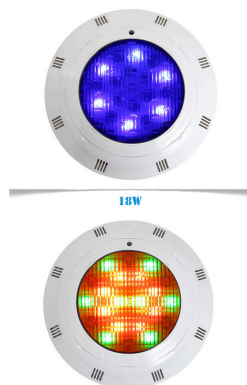

SWIMMING POOL ACCESSORIES POOL CARE

**SATTE SSL-215/315-S
POOL LADDER**

**SATTE RGB-24W POOL
LIGHTS**

SATTE EYE BALL

SATTE AIR WATER TEE

SATTE JET SL 0034

**SATTE LIFE SAFETY
RING**

**SATTE E VACUUM HOSE
9M/12M/15M/30M**

- 1.Durable,hand rails made from high resistant stainless steel ,
- 2.Anti-slippery,equipped with stainless steel threads guarding against slippage
- 3.Anti-rusting,AISI 304 stainless steel pipe with mirror polish or satin brushed finish
- 4.East installment
- 5.Supplied with escutcheons and anchor sockets
- 6.Shape:Standard,wall,mixed
- 7.Steps: 2,3,4,5steps available

Base Type-Wall Mounted
Voltage- 12V
Light Type- LED RGB
Installing Type- Wall Mounted
Working Lifetime - 50000hours
Working Temperature- -10-60°C
Input Voltage

SATTE SKIMMER 30C

SATTE SUCTION FITTING

SATTE MAIN DRAIN

SATTE JET SL 0028

Material - EVA/Plastic/ABS
Size- 44cm, 51cm, 59cm

Sturdy and durable
Flexible with a tangle-free usability
Weather, chemical, and abrasion-resistant
Compatible with a variety of equipment. Can be used for sand filter systems, filter chlorinators and pumps, salt machines, and also solar heating systems that use a 38mm connection.