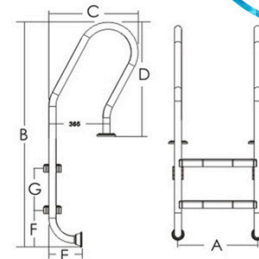

SATTE SSL-215/315-S POOL LADDER

POSITIVE

SIDE

Technical Data

- 1.Durable,hand rails made from high resistant stainless steel ,
- 2.Anti-slippery,equipped with stainless steel threads guarding against slippage
- 3.Anti-rusting,AISI 304 stainless steel pipe with mirror polish or satin brushed finish
- 4.East installment
- 5.Supplied with escutcheons and anchor sockets
- 6.Shape:Standard,wall,mixed
- 7.Steps: 2,3,4,5steps available

Technical Data

MODEL	A (MM)	B (MM)	C (MM)	D (MM)	E (MM)	F (MM)	G (MM)
SATTE SSL 215-S	500	1328	531	702	219	243	250
SATTE SSL 315-S	500	1578	531	702	219	243	250

SATTE SSL LADDER

SATTE SSL LADDER