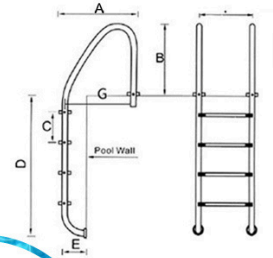

SATTE SSL-215/315-S POOL LADDER

POSITIVE

SIDE

Technical Data

- 1.Durable,hand rails made from high resistant stainless steel ,
- 2.Anti-slippery,equipped with stainless steel threads guarding against slippage
- 3.Anti-rusting,AISI 304 stainless steel pipe with mirror polish or satin brushed finish
- 4.East installment
- 5.Supplied with escutcheons and anchor sockets
- 6.Shape:Standard,wall,mixed
- 7.Steps: 2,3,4,5steps available

Technical Data

MODEL	A (MM)	B (MM)	C (MM)	D (MM)	E (MM)	F (MM)	G (MM)
SATTE SSL 215-S	500	1328	531	702	219	243	250
SATTE SSL 315-S	500	1578	531	702	219	243	250

SATTE SSL LADDER

SATTE SSL LADDER