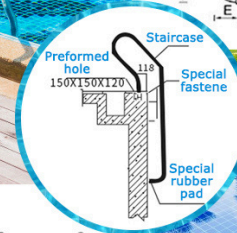

SATTE SSL-215/315-S POOL LADDER

POSITIVE

SIDE

Technical Data

- 1.Durable,hand rails made from high resistant stainless steel ,
- 2.Anti-slippery,equipped with stainless steel threads guarding against slippage
- 3.Anti-rusting,AISI 304 stainless steel pipe with mirror polish or satin brushed finish
- 4.East installment
- 5.Supplied with escutcheons and anchor sockets
- 6.Shape:Standard,wall,mixed
- 7.Steps: 2,3,4,5steps available

Technical Data

MODEL	A (MM)	B (MM)	C (MM)	D (MM)	E (MM)	F (MM)	G (MM)
SATTE SSL 215-S	500	1328	531	702	219	243	250
SATTE SSL 315-S	500	1578	531	702	219	243	250

SATTE SSL LADDER

SATTE SSL LADDER